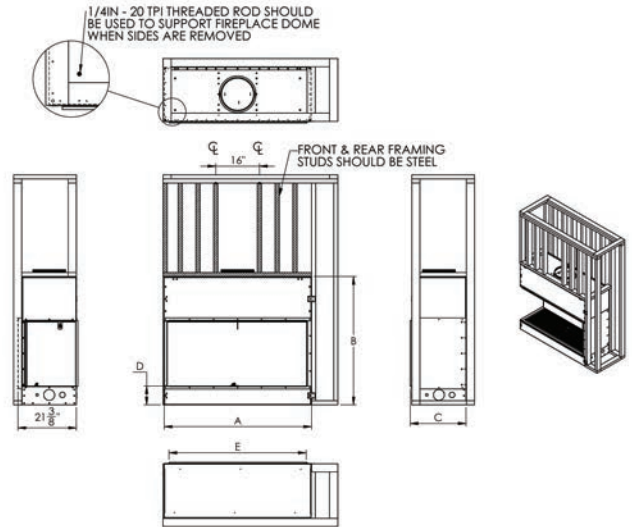

## FRONT VIEW

MODEL	FRAMING DIMENSIONS			BOTTOM TO DRYWALL STOP	VIEWING AREA
	A	B	C	D	E
SML-48XXX-XX	54 1/8"	47"	20 1/2"	6 3/4"	50 1/4"
SML-60XXX-XX	66 1/8"	47"	20 1/2"	6 3/4"	62 1/4"
SML-72XXX-XX	78 1/8"	47"	20 1/2"	6 3/4"	74 1/4"

## LEFT CORNER

(Reverse for right corner)

MODEL	FRAMING DIMENSIONS			BOTTOM TO DRYWALL STOP	VIEWING AREA
	A	B	C	D	E
SML-48XXX-XX	54 1/8"	47"	20 1/2"	6 3/4"	50 1/4"
SML-60XXX-XX	66 1/8"	47"	20 1/2"	6 3/4"	62 1/4"
SML-72XXX-XX	78 1/8"	47"	20 1/2"	6 3/4"	74 1/4"