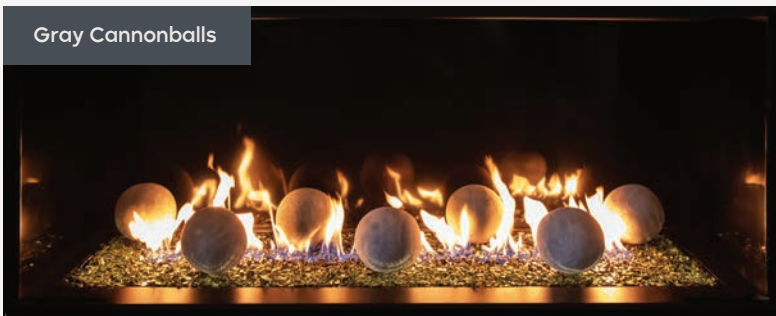

BEDROCK CONTEMPORARY MODELS

15,000 BTUs per foot

Must add ½" reflective glass (5 lbs/foot) or lava granules

Optional cannonballs or concrete driftwood logs

BEDROCK CONTEMPORARY FIREPLACE BURNER SPECIFICATIONS

NATURAL GAS MODELS

MODEL	RATED	RATED
NG MODELS	High	Low
SML-48BR-VEN	60,000	40,000
SML-60BR-VEN	75,000	50,000
SML-72BR-VEN	90,000	60,000

LIQUID PROPANE MODELS

MODEL	RATED	RATED
LP MODELS	High	Low
SML-48BR-VEP	60,000	30,000
SML-60BR-VEP	75,000	40,000
SML-72BR-VEP	90,000	50,000