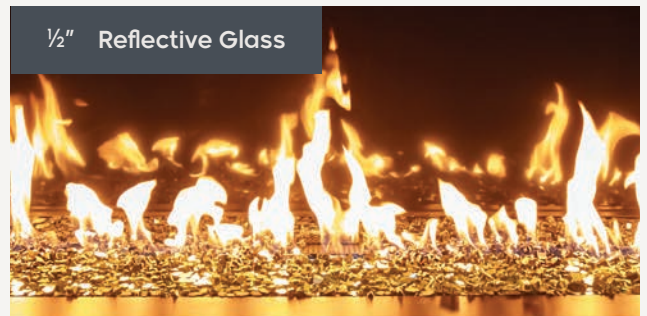

Driftwood *GlowFire™ logs included

Must add 1/2" reflective glass
or lava granules (5 lbs/foot)

BEDROCK TRADITIONAL FIREPLACE BURNER SPECIFICATIONS

NATURAL GAS MODELS

MODEL	RATED	RATED
LP MODELS	High	Low
SML-48BRT-VEN	69,000	45,000
SML-60BRT-VEN	95,000	60,000
SML-72BRT-VEN	95,000	60,000

LIQUID PROPANE MODELS

MODEL	RATED	RATED
LP MODELS	High	Low
SML-48BRT-VEP	62,000	30,000
SML-60BRT-VEP	85,000	40,000
SML-72BRT-VEP	85,000	40,000