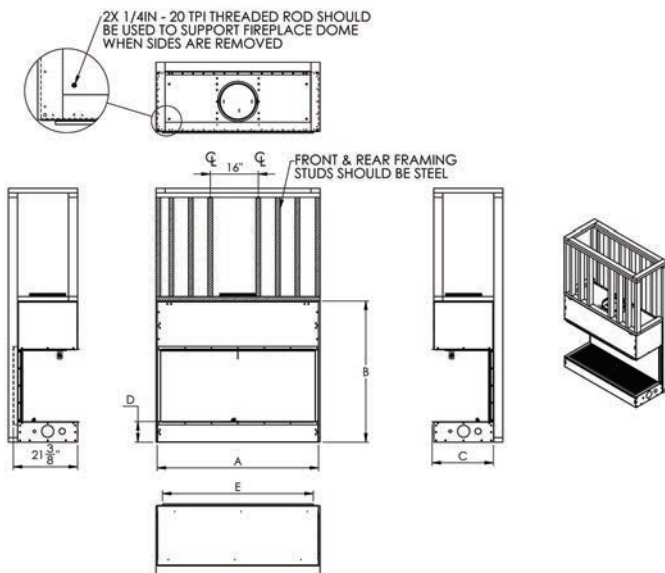

## FRONT VIEW

MODEL	FRAMING DIMENSIONS			BOTTOM TO DRYWALL STOP	VIEWING AREA
	A	B	C	D	E
SML-48XXX-XX	54 1/8"	47"	20 1/2"	6 3/4"	50 1/4"
SML-60XXX-XX	66 1/8"	47"	20 1/2"	6 3/4"	62 1/4"
SML-72XXX-XX	78 1/8"	47"	20 1/2"	6 3/4"	74 1/4"

## LEFT CORNER

(Reverse for right corner)

MODEL	FRAMING DIMENSIONS			BOTTOM TO DRYWALL STOP	VIEWING AREA
	A	B	C	D	E
SML-48XXX-XX	54 1/8"	47"	20 1/2"	6 3/4"	50 1/4"
SML-60XXX-XX	66 1/8"	47"	20 1/2"	6 3/4"	62 1/4"
SML-72XXX-XX	78 1/8"	47"	20 1/2"	6 3/4"	74 1/4"

## BAY

MODEL	FRAMING DIMENSIONS			BOTTOM TO DRYWALL STOP	VIEWING AREA
	A	B	C	D	E
SML-48XXX-XX	54 1/8"	47"	20 1/2"	6 3/4"	50 1/4"
SML-60XXX-XX	66 1/8"	47"	20 1/2"	6 3/4"	62 1/4"
SML-72XXX-XX	78 1/8"	47"	20 1/2"	6 3/4"	74 1/4"