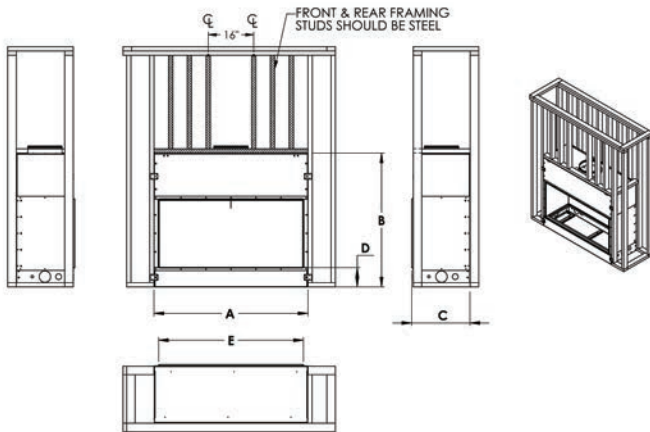

FRAME IN SPECIFICATIONS

FRONT VIEW

MODEL	FRAMING DIMENSIONS			BOTTOM TO DRYWALL STOP	VIEWING AREA
	A	B	C	D	E
SML-48XXX-XX	54 1/8"	47"	20 1/2"	6 3/4"	50 1/4"
SML-60XXX-XX	66 1/8"	47"	20 1/2"	6 3/4"	62 1/4"
SML-72XXX-XX	78 1/8"	47"	20 1/2"	6 3/4"	74 1/4"